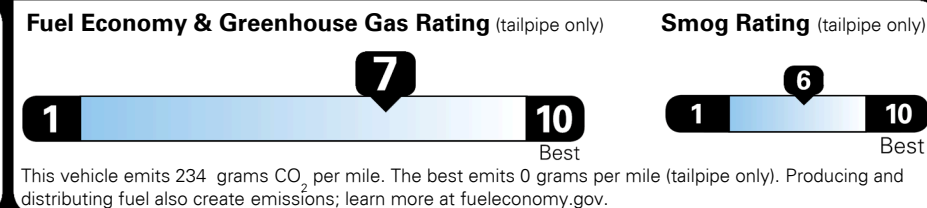

- HTRAC AWD
- **EXTERIOR**
- 17" Alloy Wheels
- Roof Side Rails
- Automatic LED Headlights
- LED Daytime Running Lights
- **COMFORT & CONVENIENCE**
- Proximity Key w/ Push Button Start
- Hands-free Smart Power Liftgate w/ Auto Open
- Dual Automatic Temperature Control; Rear Air Vents
- Power Driver's Seat w/ Lumbar Support
- Heated Front Seats
- Smart Cruise Control
- Front and Rear USB Ports
- Tire Mobility Kit (In Lieu of Spare Tire)

- **MULTIMEDIA & CONNECTIVITY**
- 12.3" Audio w/ AM/FM/HD Radio™
- SiriusXM® Radio w/ 90-day trial subscription;
- Not Available in AK & HI
- Wireless Android Auto™ & Apple CarPlay®
- Wireless Phone Charger

- **MULTIMEDIA & CONNECTIVITY(cont.)**
- Hyundai Digital Key
- Bluelink+ All-inclusive Connected Services (enrollment required)
- Full Tank of Fuel

Manufacturer's Suggested Retail Price: $33,465.00

ADDED FEATURES: $225.00
*Carpeted Floor Mats

Contact dealer for final pricing details

Inland Freight & Handling : $1,450.00
Total Price : $35,140.00

EPA DOT Fuel Economy and Environment

Gasoline Vehicle

Fuel Economy

38 MPG Small SUVs range from 14 to 125 MPG. The best vehicle rates 146 MPGe.

2.6 gallons per 100 miles

38 combined city/hwy
38 city
38 highway

You save $2,500
in fuel costs over 5 years compared to the average new vehicle.

Annual fuel cost $1,400

Actual results will vary for many reasons, including driving conditions and how you drive and maintain your vehicle. The average new vehicle gets 28 MPG and costs $9,500 to fuel over 5 years. Cost estimates are based on 15,000 miles per year at $ 3.50 per gallon. MPGe is miles per gasoline gallon equivalent. Vehicle emissions are a significant cause of climate change and smog.

fueleconomy.gov
Calculate personalized estimates and compare vehicles

Manufacturer's suggested retail price includes manufacturer's recommended pre-delivery service. Gasoline license and title fees state and local taxes and dealer installed options and accessories are not included in the manufacturer's suggested retail price. This label has been affixed to this vehicle by Hyundai Motor America, pursuant to the requirements of 15 U.S.C. 1231 et seq. which prohibits its removal or alteration prior to delivery to the ultimate purchaser.

PARTS CONTENT INFORMATION FOR VEHICLE IN THIS CARLINE:
U.S./CANADIAN PARTS CONTENT: 1 %
MAJOR SOURCES OF FOREIGN PARTS CONTENT: KOREA: 85 %

Note: Parts content does not include final assembly, distribution, or other non-parts costs.

FOR THIS VEHICLE:
FINAL ASSEMBLY POINT: ULSAN, KOREA
COUNTRY OF ORIGIN:
ENGINE: KOREA
TRANSMISSION: KOREA

80 A 0885VGL0VI

VIN: KM8JBDD11SU334506