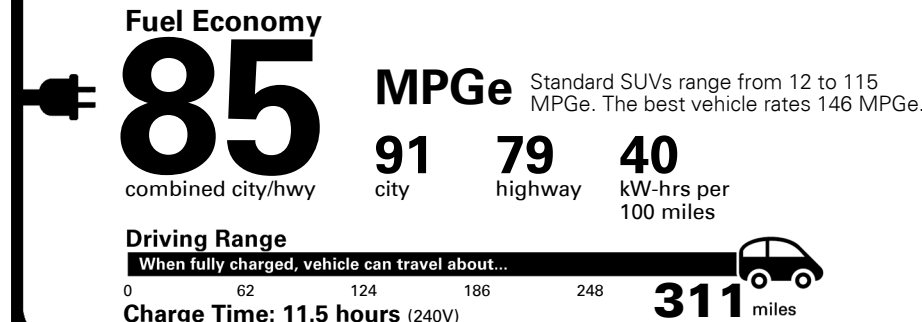

Inland Freight & Handling : \$1,600.00
Total Price : **\$77,805.00**

Proudly Supporting Hyundai Hope On Wheels and the Fight Against Pediatric Cancer Since 1998.

Fuel Economy and Environment

You save \$3,500
in fuel costs over 5 years compared to the average new vehicle.