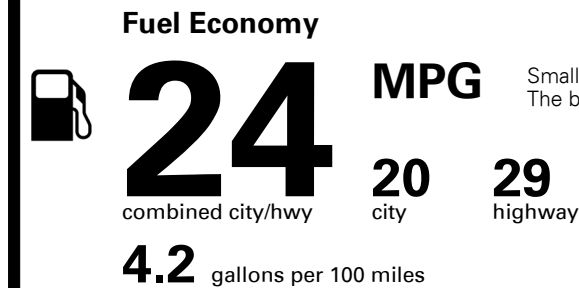

Inland Freight & Handling : \$1,600.00
Total Price : \$52,570.00

Proudly Supporting Hyundai Hope On Wheels and the Fight Against Pediatric Cancer Since 1998

Fuel Economy and Environment

Gasoline Vehicle

Small SUVs range from 14 to 125 MPG. The best vehicle rates 146 MPGe.

You spend \$1,750
 more in fuel costs over 5 years compared to the average new vehicle.

Annual fuel cost \$2,050

Fuel Economy & Greenhouse Gas Rating (tailpipe only)

Smog Rating (tailpipe only)

This vehicle emits 374 grams CO₂ per mile. The best emits 0 grams per mile (tailpipe only). Producing and distributing fuel also create emissions; learn more at fueleconomy.gov.