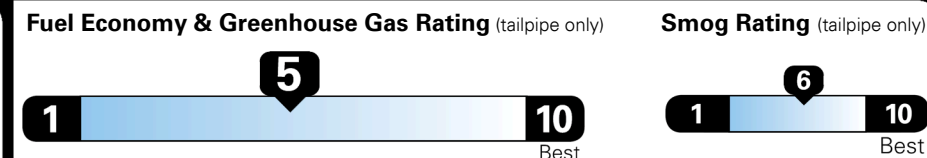

EPA DOT Fuel Economy and Environment

Gasoline Vehicle

Fuel Economy

24 MPG
combined city/hwy

20 MPG
city

29 MPG
highway

4.2 gallons per 100 miles

Small SUVs range from 14 to 125 MPG. The best vehicle rates 146 MPGe.

You spend $1,750
more in fuel costs over 5 years compared to the average new vehicle.

Annual fuel cost $2,050